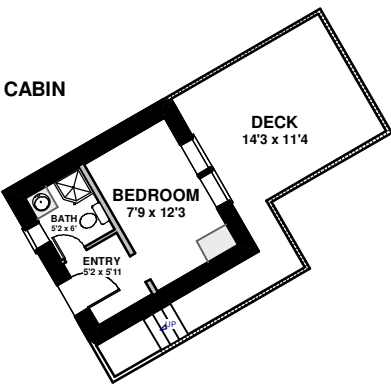

CABIN

Rass Mandal

Rass Mandal Exceptional Vacation Residence

201 Double Arrow Rd
Santa Fe, NM 87505

*ALL ROOM SIZES ARE APPROXIMATE
 *ALL SQUARE FOOTAGE CALCULATIONS WERE DERIVED FROM APPARENT CONSTRUCTION;
 DISCREPANCIES MAY EXIST DUE TO MEASUREMENT VARIATIONS
 Preparer is not an appraiser and is not liable for discrepancies w/appraisal calculations. This plan is
 diagrammatic & its only purpose is to provide a basic layout of the residence.
 This drawing may not be copied or reproduced in anyway without written permission from AMB Floorplans,
 LLC.