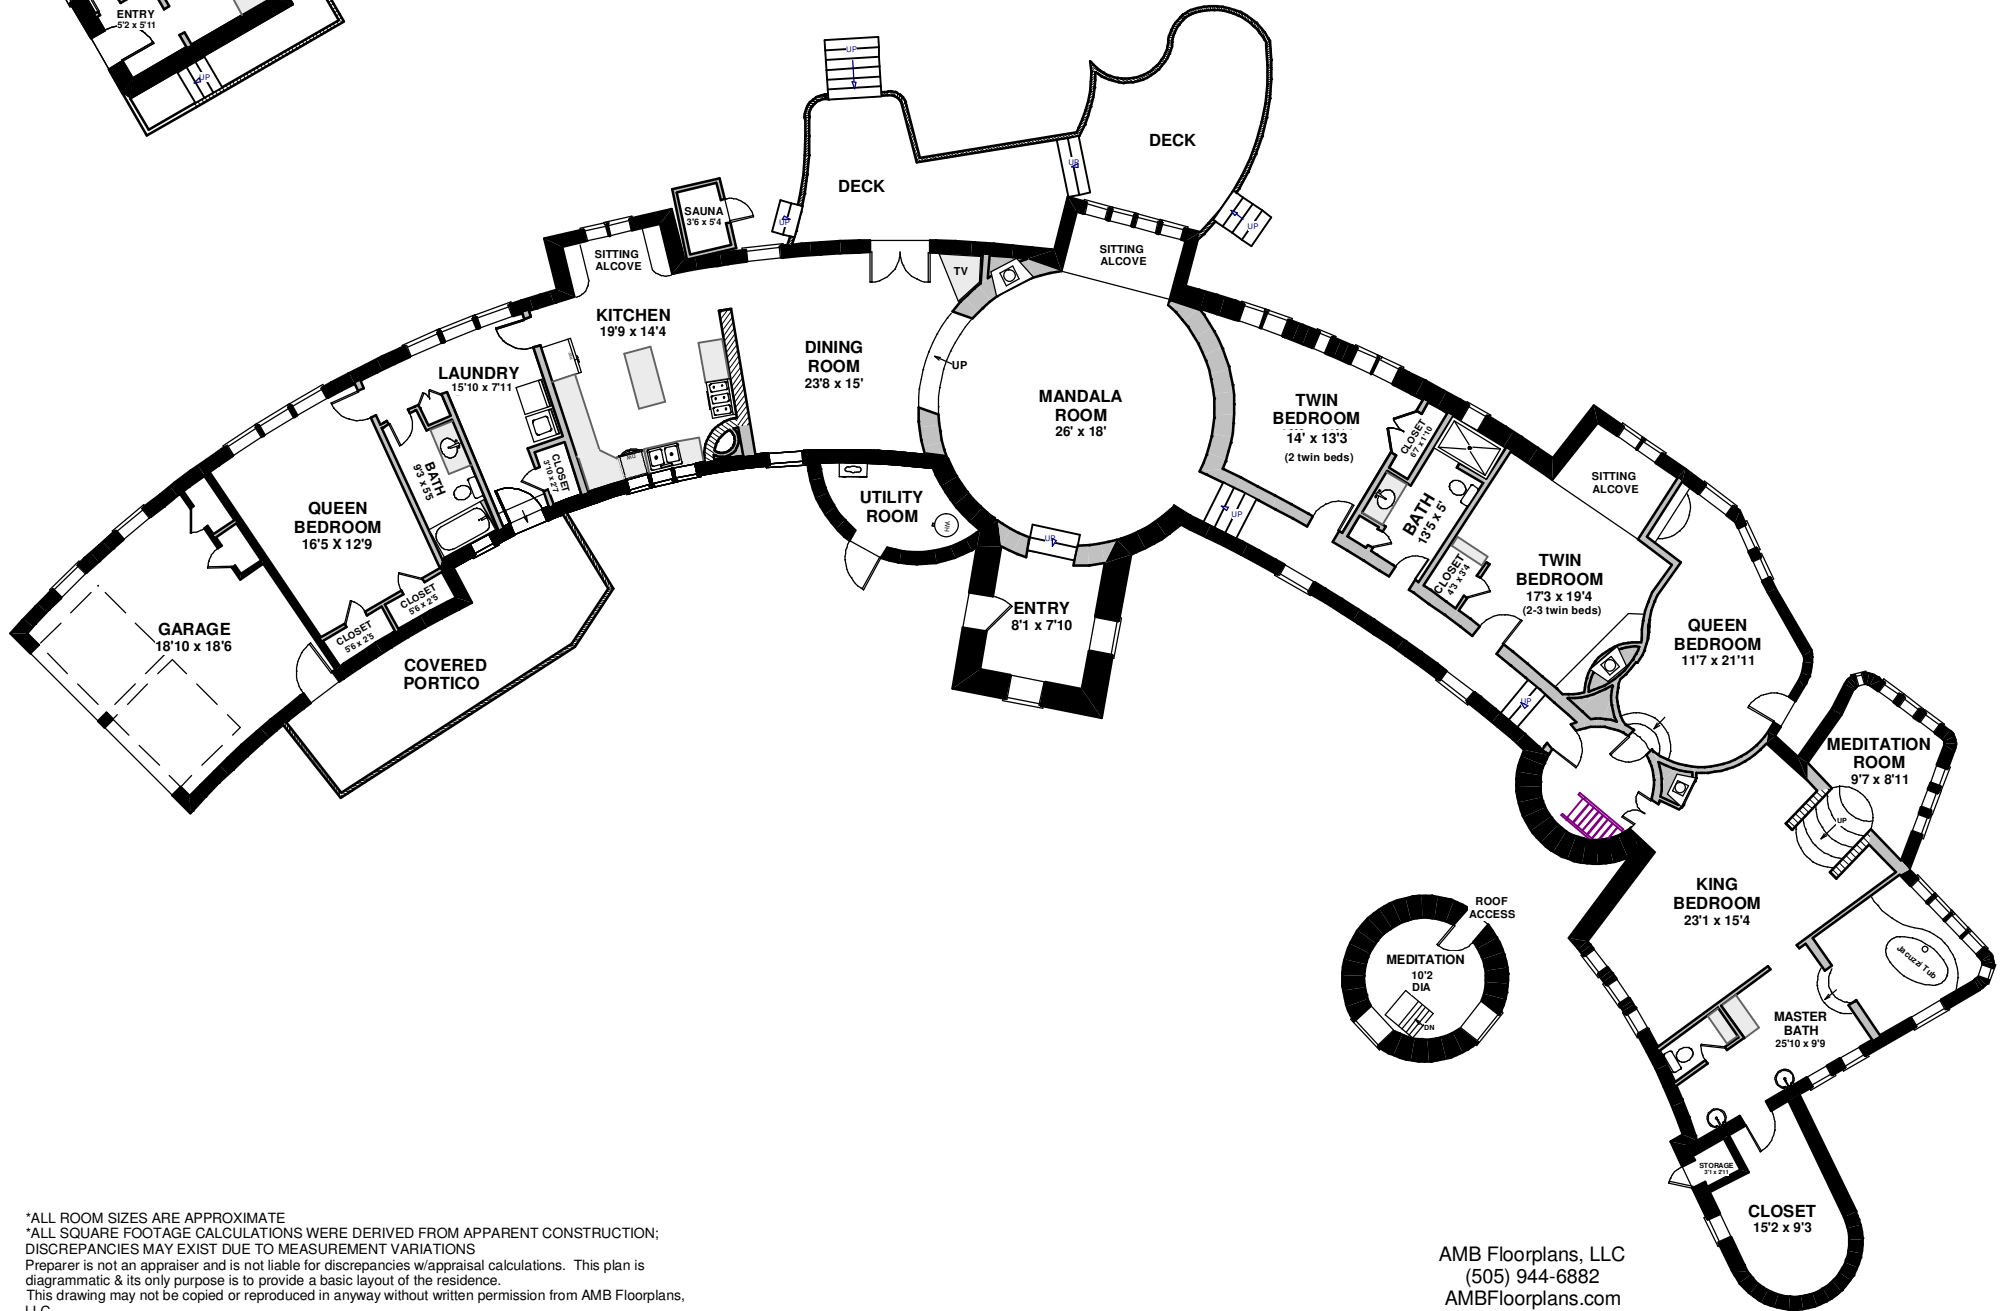

CABIN

Rass Mandal

Rass Mandal Exceptional Vacation Residence

201 Double Arrow Rd
Santa Fe, NM 87505

*ALL ROOM SIZES ARE APPROXIMATE
 *ALL SQUARE FOOTAGE CALCULATIONS WERE DERIVED FROM APPARENT CONSTRUCTION;
 DISCREPANCIES MAY EXIST DUE TO MEASUREMENT VARIATIONS
 Preparer is not an appraiser and is not liable for discrepancies w/appraisal calculations. This plan is
 diagrammatic & its only purpose is to provide a basic layout of the residence.
 This drawing may not be copied or reproduced in anyway without written permission from AMB Floorplans,
 LLC.